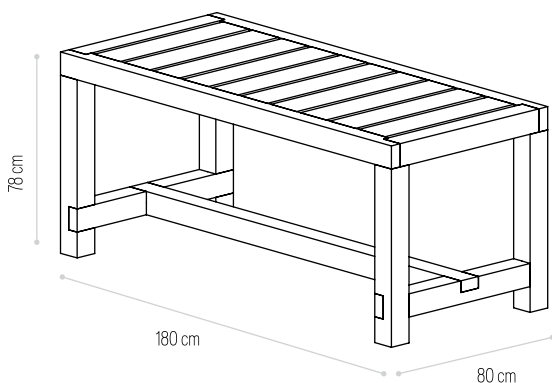

MESA MÓNACO

MESA MÓNACO

VENDIDO EM
KIT

Dimensões (C×L×A) Dimensions (L×W×H)	AUTOCLAVE Ref.	THERMOWOOD Ref.	PINTADO PAINTED Ref.
180×80×78cm	✓ 3244	⊗	✓ 3244 P