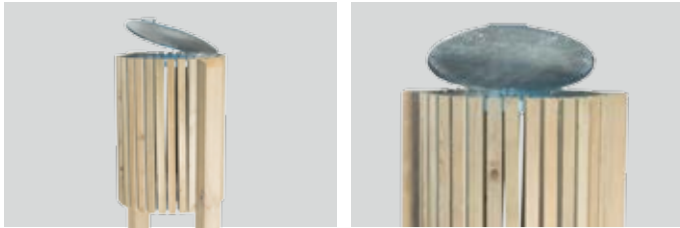

PAPELEIRA SUPORTE DUPLO

PAPELEIRA SUPORTE DUPLO REDONDA

Dimensões (L×A) AUTOCLAVE THERMOWOOD PINTADO
Dimensions (W×H) Ref. Ref. PAINTED Ref.

COM TAMPA WITH LID
40×50cm ✓ 3097 ⊗ ⊗

SEM TAMPA WITHOUT LID
40×50cm ✓ 3098 ⊗ ⊗