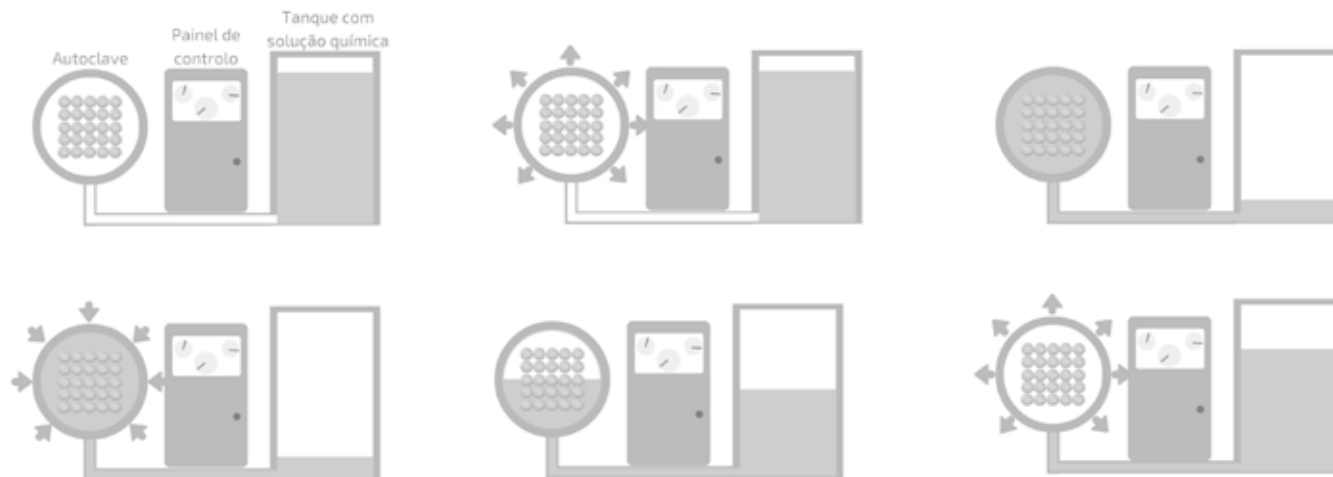

TRATAMENTO AUTOCLAVE
AUTOCLAVE TREATMENT

TRATAMENTOS

TREATMENTS

AUTOCLAVE VÁCUO E PRESSÃO

Tratamento em que a injeção de agentes preservadores é feita em profundidade até ao cerne por um processo físico que combina a utilização de vácuo e pressão. Adequada para madeiras na Classe R3 e R4, fazendo variar apenas da quantidade de químico aplicado.

A madeira tratada por este processo tem uma coloração “esverdeada”.

AUTOCLAVE VACUUM AND PRESSURE

Treatment in which the injection of preserving agents is done in depth to the core by a physical process that combines the use of vacuum and pressure.

Suitable for wood in Class R3 and R4, varying only the amount of chemical applied.

The wood treated by this process has a “greenish”.

TRATAMENTO TÉRMICO THERMOWOOD

Tratamento por ação do calor, realizado com elevadas temperaturas, entre 180º e 200º. Este processo transforma as hemiceluloses fazendo com que a madeira “perca” a apetência pela absorção de humidade no que resulta num aumento substancial da estabilidade dimensional da madeira.

Adequado para a classe R2 e R3. consulte as páginas seguintes.

HEAT TREATMENT THERMOWOOD

Heat treatment, carried out at high temperatures, between 180º and 200º.

This process transforms the hemicelluloses causing the wood to “lose” the appetite by absorbing moisture which results in a substantial increase in the dimensional stability of the wood.

Suitable for class R2 and R3. following pages.

TRATAMENTO COM VELATURAS

Válido para a classe de risco R1, R2 e R3, normalmente executado com produtos de base aquosa: resinas acrílicas dispersas em água.

Garante a proteção da madeira para o exterior sem contacto com o solo ou fonte de humidade prolongada.

WOOD STAINS

Valid for risk class R1, R2 and R3, normally performed with aqueous based products: acrylic resins dispersed in water.

It guarantees the protection of the wood to the outside without contact with the soil or prolonged humidity source.