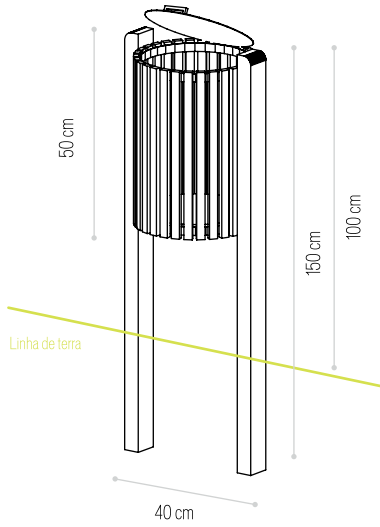

PAPELEIRA SUPORTE DUPLO

PAPELEIRA SUPORTE DUPLO REDONDA

Dimensões (L×A) AUTOCLAVE THERMOWOOD PINTADO
Dimensions (W×H) Ref. Ref. PAINTED Ref.

COM TAMPA WITH LID
40×50cm ✓ 3097 ⊗ ⊗

SEM TAMPA WITHOUT LID
40×50cm ✓ 3098 ⊗ ⊗