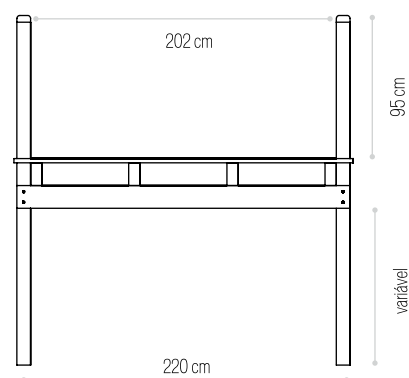

PASSADIÇO BARRA

Ref. **PASBARRA**