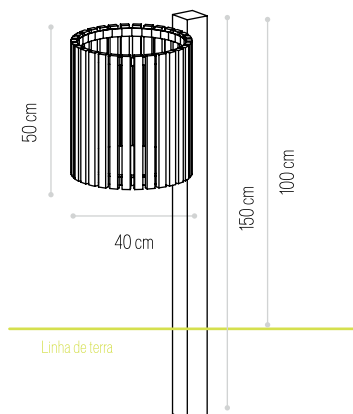

PAPELEIRA ROMA

PAPELEIRA ROMA

Dimensões (LxA) Dimensions (WxH)	AUTOCLAVE Ref.	THERMOWOOD Ref.	PINTADO PAINTED Ref.
50x40cm	✓ 3320	✓ 3320 TW	✓ 3320 P