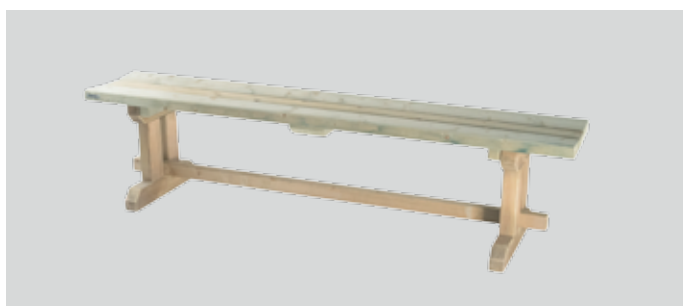

BANCO RURAL

VENDIDO EM
⊗ KIT

Dimensões (C×L) Dimensions (L×W)	AUTOCLAVE Ref.	THERMOWOOD Ref.	PINTADO PAINTED Ref.

200×40cm

✓ 3160

✓ 3160 TW

✓ 3160 P

BANCO RURAL