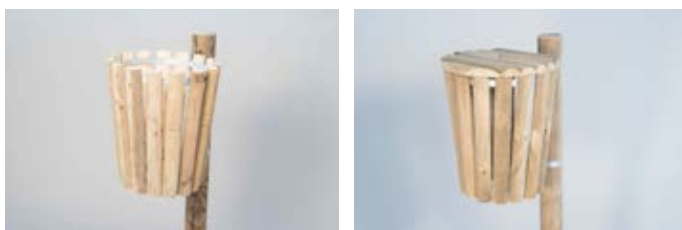

PAPELEIRA 1/2 TRONCOS

PAPELEIRA 1/2 TRONCOS

Dimensões (LxA) Dimensions (WxH)	AUTOCLAVE Ref.	THERMOWOOD Ref.	PINTADO PAINTED Ref.
COM TAMPA WITH LID 40x47,5cm	✓ 3099	⊗	⊗
SEM TAMPA WITHOUT LID 40x47,5cm	✓ 3100	⊗	⊗