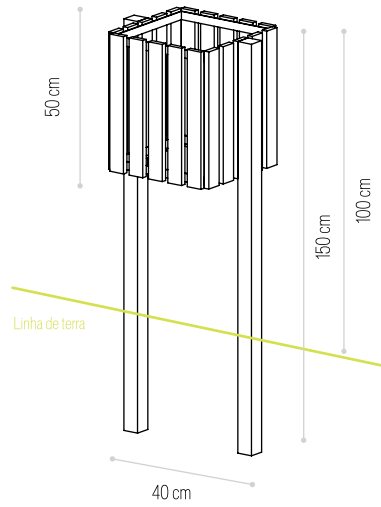

PAPELEIRA QUADRADA

PAPELEIRA QUADRADA

Dimensões (C×L×A) AUTOCLAVE THERMOWOOD PINTADO
Dimensions (L×W×H) Ref. Ref. PAINTED Ref.

SEM TAMPA WITHOUT LID
40×40×50cm ✓ 3179 ⊗ ⊗