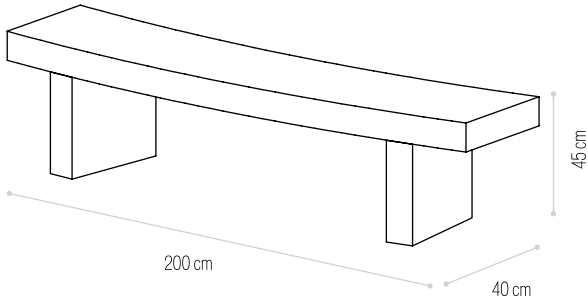

BANCO ROBUSTO

BANCO ROBUSTO

Dimensões (C×L) Dimensions (L×W)	AUTOCLAVE Ref.	THERMOWOOD Ref.	PINTADO PAINTED Ref.
200×40cm	✓ 3195	⊗	✓ 3195 P