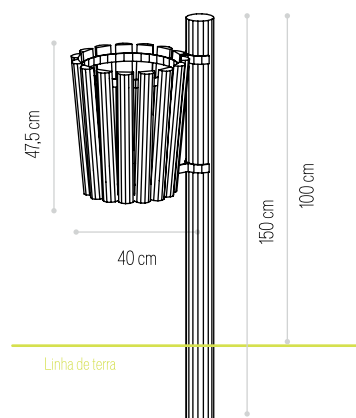

FLOREIRA LISBOA

FLOREIRA MARROCOS

FLOREIRA LISBOA

Dimensões (C*L*A) AUTOCLAVE
Dimensions (L*W*H) Ref.

100*40*42cm ✓ **3260**

FLOREIRA MARROCOS

Dimensões (C*L*A) AUTOCLAVE
Dimensions (L*W*H) Ref.

80*25*50cm ✓ **3259**

PAPELEIRA ROMA

PAPELEIRA ROMA

Dimensões (LxA) Dimensions (WxH)	AUTOCLAVE Ref.	THERMOWOOD Ref.	PINTADO PAINTED Ref.
50x40cm	✓ 3320	✓ 3320 TW	✓ 3320 P

PAPELEIRA 1/2 TRONCOS

PAPELEIRA 1/2 TRONCOS

Dimensões (LxA) Dimensions (WxH)	AUTOCLAVE Ref.	THERMOWOOD Ref.	PINTADO PAINTED Ref.
COM TAMPA WITH LID 40x47,5cm	✓ 3099	⊗	⊗
SEM TAMPA WITHOUT LID 40x47,5cm	✓ 3100	⊗	⊗