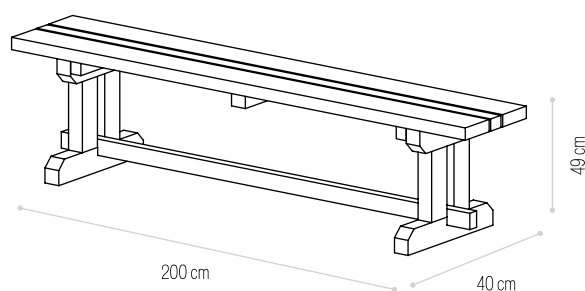

BANCO ½ TRONCO C/COSTAS

BANCO ½ TRONCO C/ COSTAS

Dimensões (C×L) Dimensions (L×W)	AUTOCLAVE Ref.	THERMOWOOD Ref.	PINTADO PAINTED Ref.

200×40cm

✓ 3017

⊗

⊗

BANCO ½ TRONCO S/COSTAS

BANCO ½ TRONCO S/ COSTAS

Dimensões (C×L) Dimensions (L×W)	AUTOCLAVE Ref.	THERMOWOOD Ref.	PINTADO PAINTED Ref.

200×40cm

✓ 3018

⊗

⊗

BANCO RURAL

VENDIDO EM
⊗ KIT

Dimensões (C×L) Dimensions (L×W)	AUTOCLAVE Ref.	THERMOWOOD Ref.	PINTADO PAINTED Ref.

200×40cm

✓ 3160

✓ 3160 TW

✓ 3160 P

BANCO RURAL