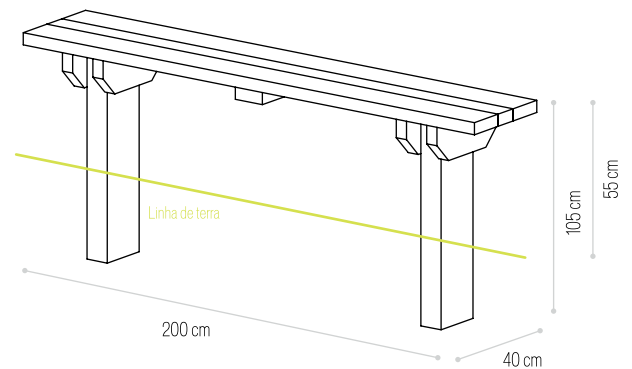

BANCO MERENDAS

VENDIDO EM
KIT

Dimensões (C×L) Dimensions (L×W)	AUTOCLAVE Ref.	THERMOWOOD Ref.	PINTADO PAINTED Ref.

200×40cm

✓ **3161**

⊗

⊗