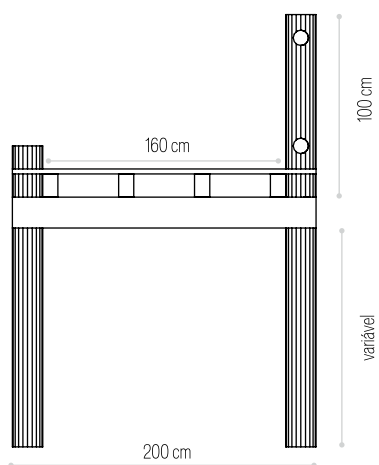

PASSADIÇO RIA

Ref. **PASRIA**