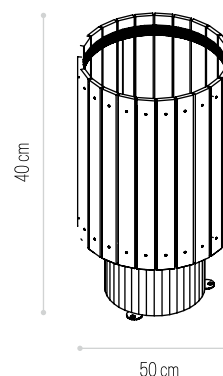

PAPELEIRA RIPA 3x2cm

PAPELEIRA RIPA 3x2cm

Dimensões (LxA) Dimensions (WxH)	AUTOCLAVE Ref.	THERMOWOOD Ref.	PINTADO PAINTED Ref.
COM TAMPA WITH LID 40x50cm	✓ 3093	⊗	✓ 3093 P
SEM TAMPA WITHOUT LID 40x50cm	✓ 3094	⊗	✓ 3094 P

PAPELEIRA ROMA

PAPELEIRA ROMA

Dimensões (LxA) Dimensions (WxH)	AUTOCLAVE Ref.	THERMOWOOD Ref.	PINTADO PAINTED Ref.
50x40cm	✓ 3320	✓ 3320 TW	✓ 3320 P

PAPELEIRA 1/2 TRONCOS

PAPELEIRA 1/2 TRONCOS

Dimensões (LxA) Dimensions (WxH)	AUTOCLAVE Ref.	THERMOWOOD Ref.	PINTADO PAINTED Ref.
COM TAMPA WITH LID 40x47,5cm	✓ 3099	⊗	⊗
SEM TAMPA WITHOUT LID 40x47,5cm	✓ 3100	⊗	⊗