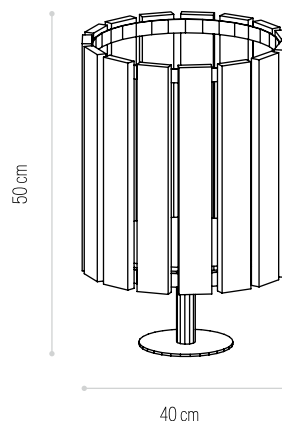

COM TAMPA WITH LID
40x50cm

✓ 3095

✓ 3095 TW

✓ 3095 P

SEM TAMPA WITHOUT LID
40x50cm

✓ 3096

✓ 3096 TW

✓ 3096 P

PAPELEIRA ROMA

PAPELEIRA ROMA

Dimensões (LxA) Dimensions (WxH)	AUTOCLAVE Ref.	THERMOWOOD Ref.	PINTADO PAINTED Ref.
50x40cm	✓ 3320	✓ 3320 TW	✓ 3320 P

PAPELEIRA 1/2 TRONCOS

PAPELEIRA 1/2 TRONCOS

Dimensões (LxA) Dimensions (WxH)	AUTOCLAVE Ref.	THERMOWOOD Ref.	PINTADO PAINTED Ref.
COM TAMPA WITH LID 40x47,5cm	✓ 3099	⊗	⊗
SEM TAMPA WITHOUT LID 40x47,5cm	✓ 3100	⊗	⊗