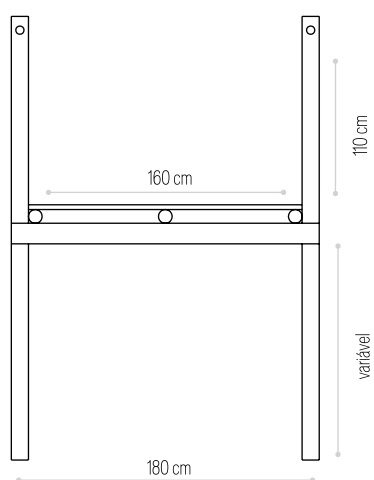

PASSADIÇO GAIA

Ref. **PASGAIA**