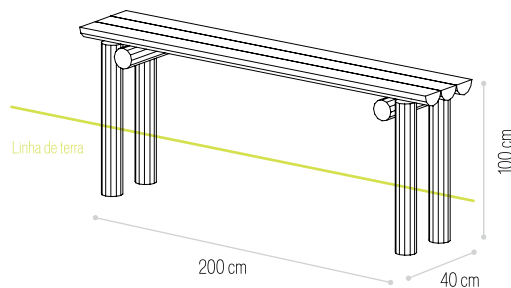

BANCO ½ TRONCO S/COSTAS

BANCO ½ TRONCO S/ COSTAS

Dimensões (C×L) Dimensions (L×W)	AUTOCLAVE Ref.	THERMOWOOD Ref.	PINTADO PAINTED Ref.

200×40cm

✓ 3018

⊗

⊗