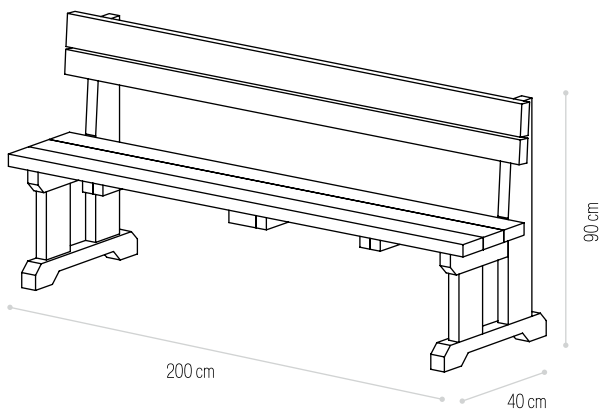

BANCO FLORESTA

BANCO FLORESTA

VENDIDO EM
KIT

Dimensões (C×L) AUTOCLAVE THERMOWOOD PINTADO
Dimensions (L×W) Ref. Ref. PAINTED Ref.

200×40cm ✓ **3159** ✓ **3159 TW** ✓ **3159 P**