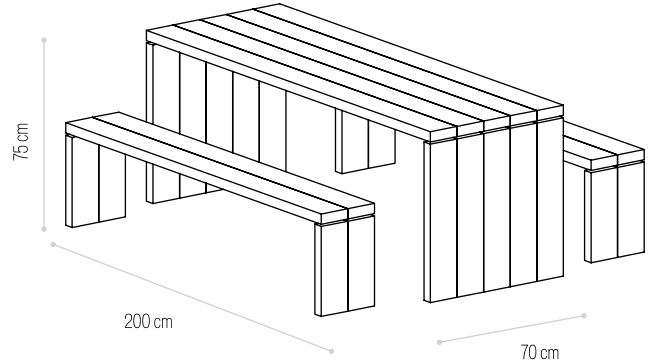

✔ **3001**

✔ **3001 TW**

✔ **3001 P**

MESA MONTANHA

MESA MONTANHA

Dimensões (C×L×A) Dimensions (L×W×H)	AUTOCLAVE Ref.	THERMOWOOD Ref.	PINTADO PAINTED Ref.
200×70×75cm	✓ 3008	⊗	⊗

MESA E BANCOS ESTORIL

MESA E BANCOS ESTORIL