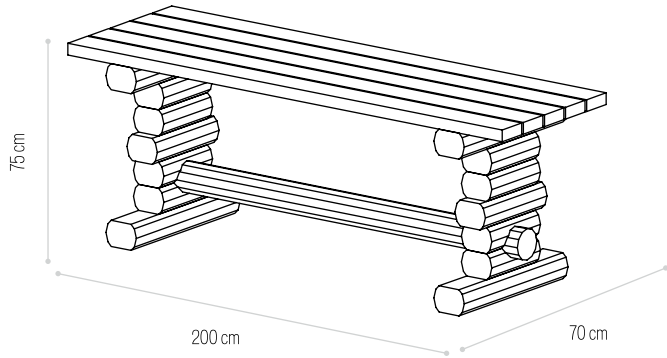

✔ **3001**

✔ **3001 TW**

✔ **3001 P**

MESA MONTANHA

MESA MONTANHA

Dimensões (C×L×A) Dimensions (L×W×H)	AUTOCLAVE Ref.	THERMOWOOD Ref.	PINTADO PAINTED Ref.
200×70×75cm	✓ 3008	⊗	⊗

MESA E BANCOS ESTORIL

MESA E BANCOS ESTORIL